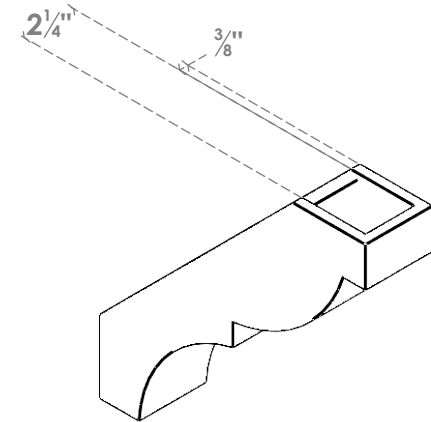

ITEM NUMBER: BRCPC030X12000X12000VAL

3"W X 12"D X 12"H VALENCIA ARCHITECTURAL GRADE PVC CLOSED BRACE

SIDE PROFILE

FRONT PROFILE

ISOMETRIC

EKENA MILLWORK
2300 WEST MAIN ST.
CLARKSVILLE, TX 75426
TOLL FREE: 866-607-0453
WWW.EKENAMILLWORK.COM