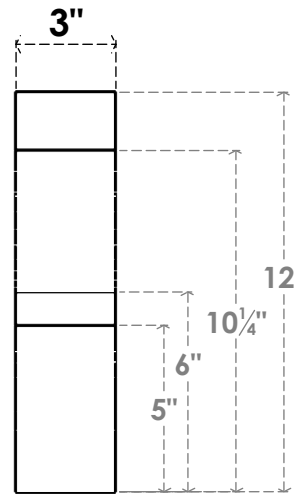

ITEM NUMBER: BRCPC030X12000X12000VAL

3"W X 12"D X 12"H VALENCIA ARCHITECTURAL GRADE PVC CLOSED BRACE

SIDE PROFILE

FRONT PROFILE

ISOMETRIC

EKENA MILLWORK
2300 WEST MAIN ST.
CLARKSVILLE, TX 75426
TOLL FREE: 866-607-0453
WWW.EKENAMILLWORK.COM