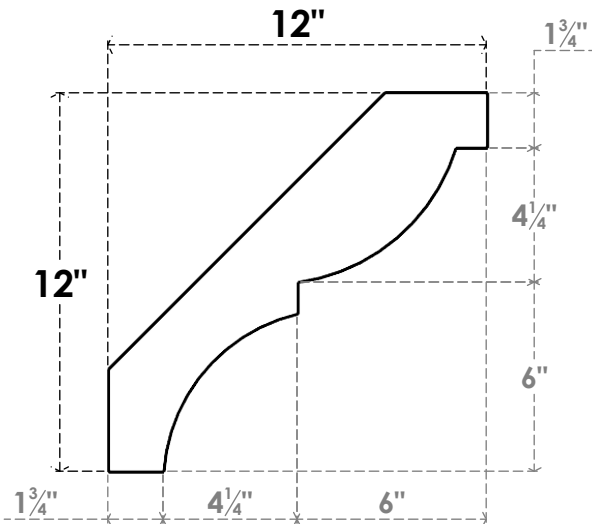

ITEM NUMBER: BRCPC030X12000X12000VAL

3"W X 12"D X 12"H VALENCIA ARCHITECTURAL GRADE PVC CLOSED BRACE

SIDE PROFILE

FRONT PROFILE

ISOMETRIC

EKENA MILLWORK
2300 WEST MAIN ST.
CLARKSVILLE, TX 75426
TOLL FREE: 866-607-0453
WWW.EKENAMILLWORK.COM